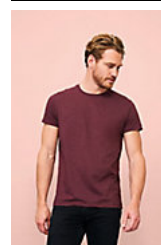

page 173

Quality

JERSEY 150
100% Ringspun semi-combed cotton
Neck tape
Rib-knitted collar with elastane

Style

Short sleeves
Cut and sewn

Available sizes

Sizes	2 years	4 years	6 years	8 years	10 years	12 years
cm	86/94 cm	96/104 cm	106/116 cm	118/128 cm	130/140 cm	142/152 cm
A/B	41/26	44/29	47/32	50/35	53/38	56/41

Available colours

Packaging

Carton size : 42 x 27 x 34 cm

Weight per carton : 0.00 kg

Related products

SOL'S REGENT FIT
00553